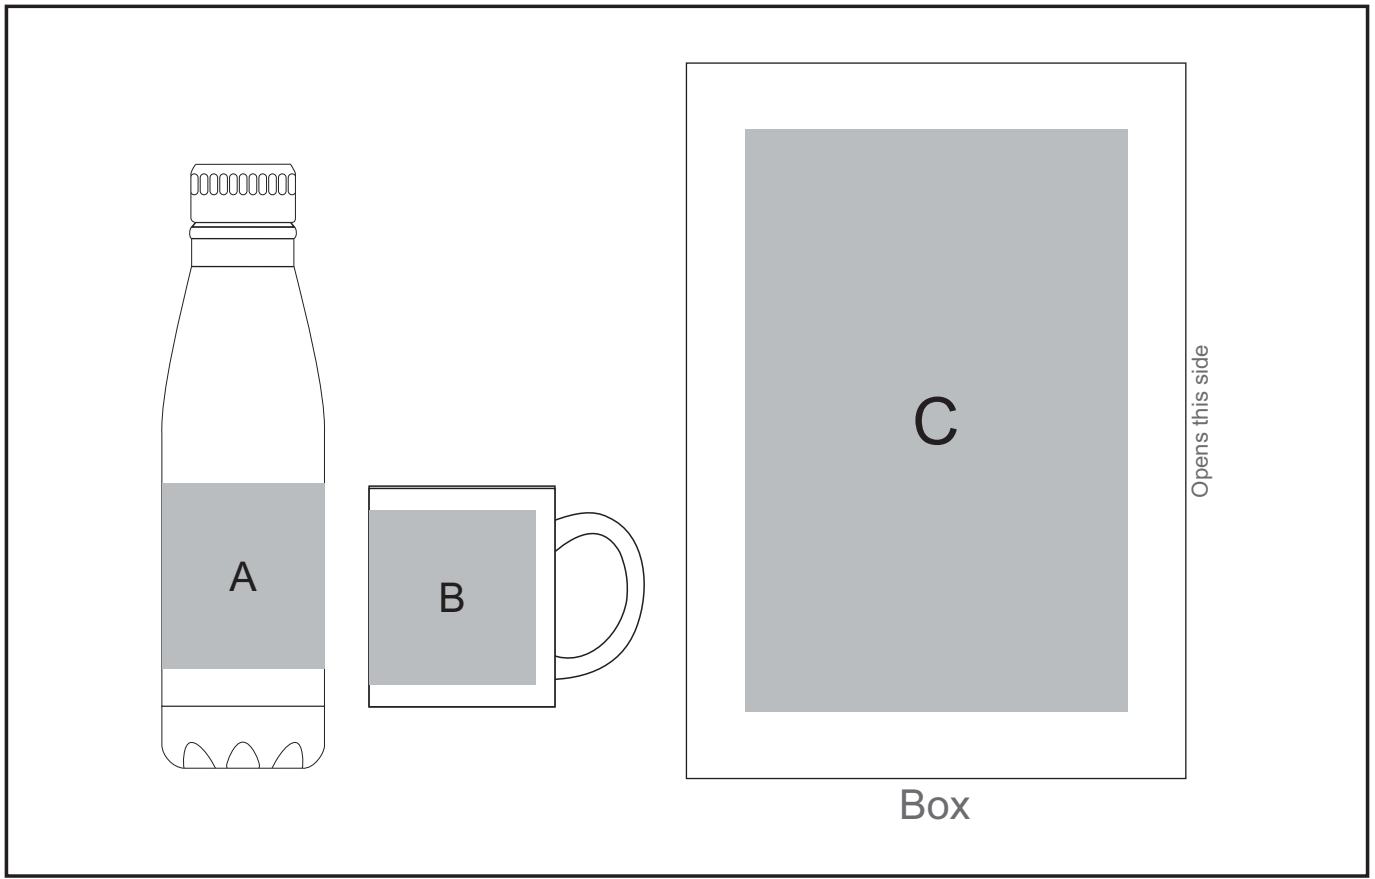

GIFTSET-7325

Omega One Gift Set

Need to know:

- Includes 1-Colour, 1-Position Screen Wrap on **Bottle** (setup fees apply)
- Includes 1-Colour, 1-Position Screen Wrap on **Mug** (setup fees apply)
- **Please note DP-D will not be a full wrap due to the inconsistency of the item.**

Branding Options:

Position A

1. Pad Print (PB) - 2 to 4 colours
Size: 30mm wide x 50mm high
2. Screen Wrap (SW) - 1 colour
Size: 140mm wide x 70mm high
3. Direct to Bottle (DP-C) - Full colour
Size: 100mm wide x 60mm high
4. Direct to Bottle (DP-D) - Full colour
Size: 200mm wide x 80mm high

Position B

1. Pad Print (PB) - 2 to 4 colours
Size: 33mm wide x 60mm high
2. Screen Wrap (SW) - 1 colour
Size: 190mm wide x 70mm high
3. Laser Engrave (LB) - White
Size: 33mm wide x 75mm high

Position C

1. Screen Print (SA) - 1 colour
Size: 125mm wide x 180mm high